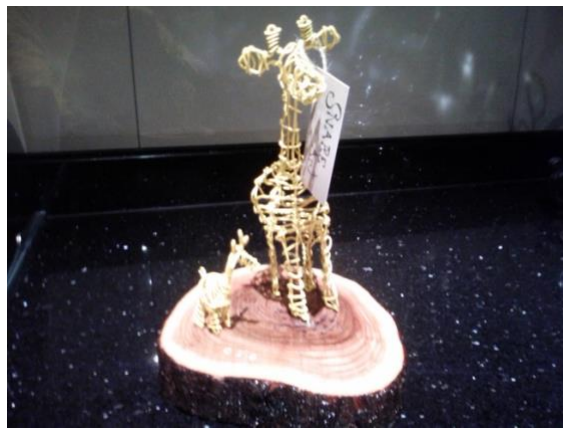

Family mounted giraffe (yellow)